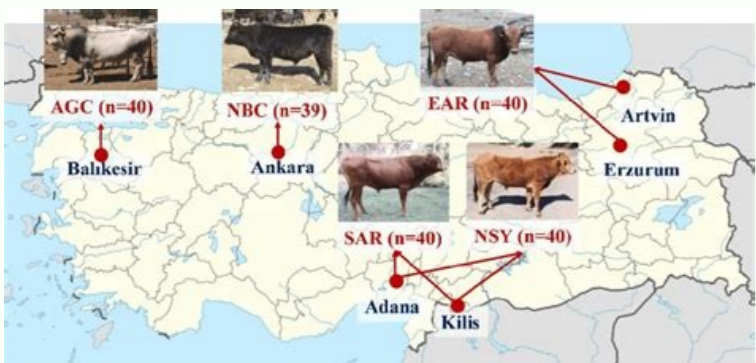

Buffalo breeds list. Top 5 buffalo breeds in india. All buffalo breeds. How many breeds of buffalo are there.